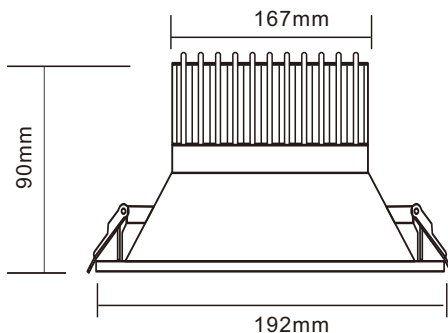

# Recessed LED Down Light

### Standard

AC input	AC100-240V
Body Frame	AL 6063
Power Factor	> 0.95
Diffuser Cover	Glass(Frosted )
Power (W)	10W
Outer Dia	Ø192mm
Hole Dia	Ø167mm
Height	Ø90mm
Lumen effiacy	90lm/w
Lumen(lm)	900lm
LED Light Source	Epister, SMD LED or equivalent
UGR	<19
CRI	>80
Viewing Angle	141 degree
Color Temp	4000K
SDCM	<3.5
Life Span (Hrs)	L70=50,000
Driver	Remoted on/off SELV LED driver in metal case
Rating	IP20