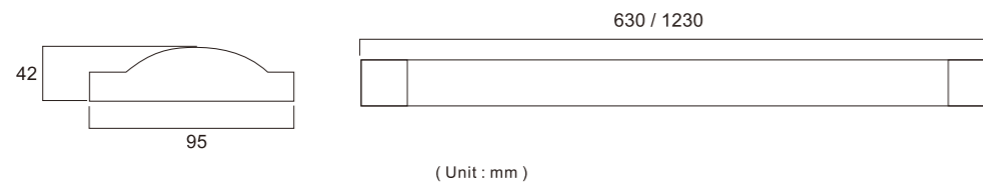

T8 Single Dustproof Battens

T8單隻防尘支架

Series Type: DBA-S-N

Features 產品特點 >>

- The shell adopts arc surface streamline design, beautiful appearance, novel and unique;
- Using high-quality cold-rolled steel plate, electrostatic spraying treatment, durable;
- The lamp holder adopts a cut-in and rotating design, with tight contact, safe and reliable;
- Applicable places: homes, schools, offices, conference rooms, factories, etc.
- Installation mode: ceiling installation or suspension installation

- 外殼採用弧面流線設計, 造型美觀, 新穎獨特
- 採用優質冷軋鋼板, 靜電噴塗處理, 經久耐用
- 燈座採用切入旋轉式設計, 緊緩型接觸, 安全可靠
- 適用場所: 家庭、學校、辦公室、會議室、工廠等
- 安裝方式: 吸頂安裝或懸掛安裝

Specification 產品規格 >>

Model 型號	Size 尺寸 (mm)	Number Of Tube 燈管數量 (pcs)	Material 材料	IP Grade IP等級	Weight 重量 (kg)	Carton Size 外箱尺寸 (mm)	PCS / CTN 每箱數量 (pcs)
DBA-S0609-N	630*95*42	1pcs*0.6m(2ft)	Iron+PC	IP 20	0.4	660*290*210	12
DBA-S1218-N	1230*95*42	1pcs*1.2m(4ft)	Iron+PC	IP 20	0.8	1260*290*210	12

- The product is a separate bracket, which can be equipped with LED tube as required
- Lamp light effect (lm/W), power (W), color rendering index (CRI), length, can be customized according to customer needs

- 此板條適用於T8 LED管安裝
- 燈體採用優質冷軋鋼板, 厚度0.4mm, 防銹耐用, 不易磨損
- 帶棱柱狀擴散器
- 防塵防蟲

Specification 產品規格 >>

Model 型號	Size 尺寸 (mm)	Number Of Tube 燈管數量 (pcs)	Material 材料	IP Grade IP等級	Carton Size 外箱尺寸 (mm)	PCS / CTN 每箱數量 (pcs)
DBA-FA-T0612	1235*60*55	1pcs*1.2m(4ft)	Cold-rolled steel plate	IP 20	1240*200*190	9
DBA-FA-T1012	1235*100*55	2pcs*1.2m(4ft)	Cold-rolled steel plate	IP 20	1240*200*190	6