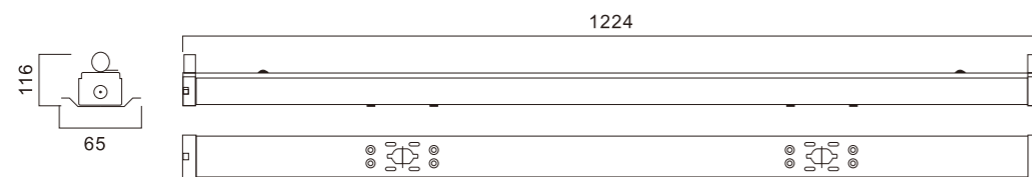

T8 Single Slat With Cover

T8帶罩單支架

Series Type: DBA-S-CY

Features 產品特點 >>

- The shell adopts arc surface streamline design, beautiful appearance, novel and unique;
- Using high-quality cold-rolled steel plate, electrostatic spraying treatment, durable;
- The lamp holder adopts a cut-in and rotating design, with tight contact, safe and reliable;
- Applicable places: homes, schools, offices, conference rooms, factories, etc.
- 外殼採用弧面流線設計, 造型美觀, 新穎獨特;
- 採用優質冷軋鋼板, 靜電噴塗處理, 經久耐用;
- 燈座採用切入旋轉式設計, 緊緩型接觸, 安全可靠;
- 適用場所: 家庭、學校、辦公室、會議室、工廠等。

(Unit: mm)

Specification 產品規格 >>

Model 型號	Size 尺寸 (mm)	Number Of Tube 燈管數量 (pcs)	Material 材料	IP Grade IP等級	Weight 重量 (kg)	Carton Size 外箱尺寸 (mm)	PCS / CTN 每箱數量 (pcs)
DBA-S1218-CY	1224*116*65	1pcs*1.2m(2ft)	Cold-rolled steel	IP 20	1.4	1230*20*20	6

T8 Double Slats With Cover

T8帶罩雙支架

Series Type: DBA-D-Y

Features 產品特點 >>

- The shell adopts arc surface streamline design, beautiful appearance, novel and unique;
- Using high-quality cold-rolled steel plate, electrostatic spraying treatment, durable;
- The lamp holder adopts a cut-in and rotating design, with tight contact, safe and reliable;
- Applicable places: homes, schools, offices, conference rooms, factories, etc.
- 外殼採用弧面流線設計, 造型美觀, 新穎獨特;
- 採用優質冷軋鋼板, 靜電噴塗處理, 經久耐用;
- 燈座採用切入旋轉式設計, 緊緩型接觸, 安全可靠;
- 適用場所: 家庭、學校、辦公室、會議室、工廠等。

(Unit: mm)

Specification 產品規格 >>

Model 型號	Size 尺寸 (mm)	Number Of Tube 燈管數量 (pcs)	Material 材料	IP Grade IP等級	Weight 重量 (kg)	Carton Size 外箱尺寸 (mm)	PCS / CTN 每箱數量 (pcs)
DBA-D1236-Y	1224*120*105	1pcs*0.6m(2ft)	Cold-rolled steel	IP 20	2	1230*20*20	4