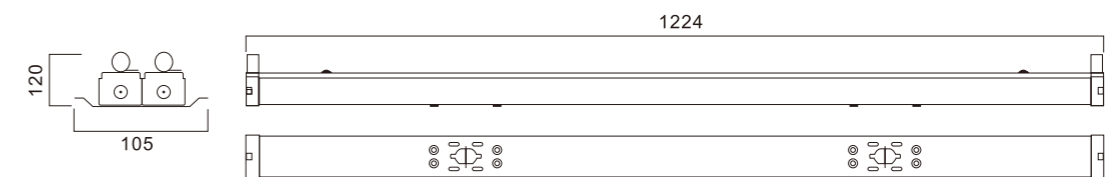

(Unit: mm)

Specification 產品規格 >>

Model 型號	Size 尺寸 (mm)	Number Of Tube 燈管數量 (pcs)	Material 材料	IP Grade IP等級	Weight 重量 (kg)	Carton Size 外箱尺寸 (mm)	PCS / CTN 每箱數量 (pcs)
DBA-S1218-CY	1224*116*65	1pcs*1.2m(2ft)	Cold-rolled steel	IP 20	1.4	1230*20*20	6

- The product is a separate bracket, which can be equipped with LED tube as required
- Lamp light effect (lm/W), power (W), color rendering index (CRI), length, can be customized according to customer needs
- 產品為單獨支架, 可按需求配備LED燈管
- 燈管光效 (lm/W)、功率 (W)、顯色指數 (CRI)、長度, 可根據客戶需求定制

(Unit: mm)

Specification 產品規格 >>

Model 型號	Size 尺寸 (mm)	Number Of Tube 燈管數量 (pcs)	Material 材料	IP Grade IP等級	Weight 重量 (kg)	Carton Size 外箱尺寸 (mm)	PCS / CTN 每箱數量 (pcs)
DBA-D1236-Y	1224*120*105	1pcs*0.6m(2ft)	Cold-rolled steel	IP 20	2	1230*20*20	4