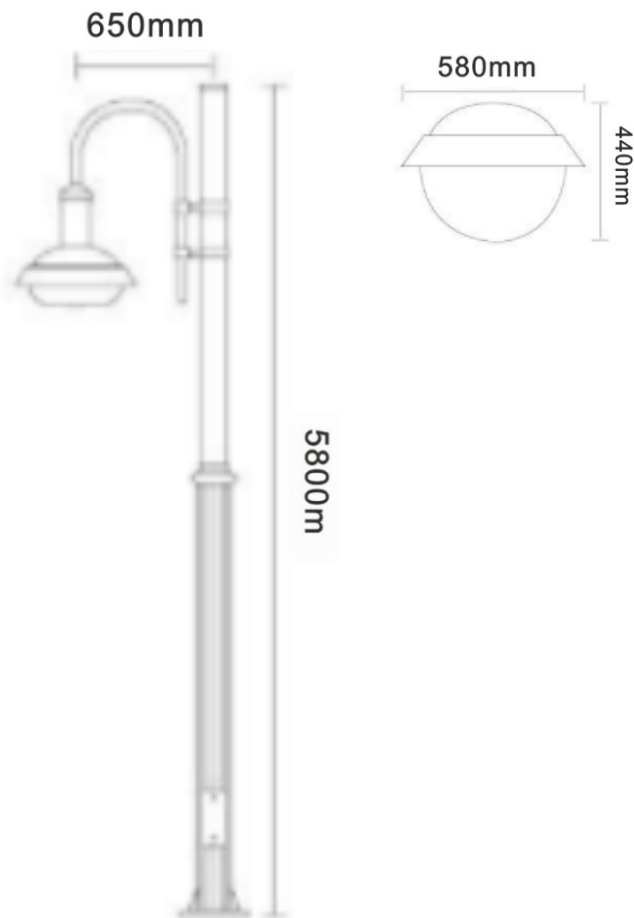

# The LED Courtyard Light

## Model : GL-X35-H

### Features:

1. It is suitable for pedestrian street in square garden district.
2. Spray uv outdoor powder, anti-corrosion anti-acid anti-alkali
3. Protection level IP65

Model :GL-X35-H

### Standard

AC input	AC85-265V
Power (W)	35W
Power Factor	> 0.9
Standard Size(mm)	Ø5800*650mm
Body Frame	AL 6063
Diffuser Cover	PMMA
Luminous Efficacy	120 lm/W
Luminous Flux(lm)	4200lm
CRI	>80
Protection level	IP65
Viewing Angle	180 degree
Color Temp	3000K
Life Span (Hrs)	up to 50,000