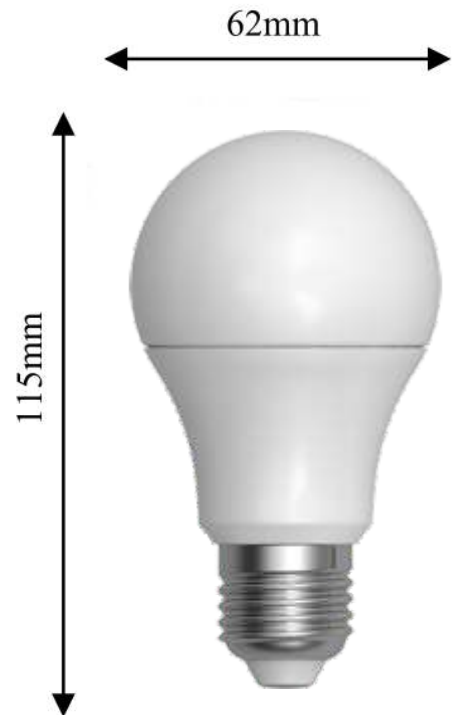

# BLUETOOTH SMART LED Light Bulb

Model: S10-B7H128RGB-W

**R&TTE**

## Specification

Socket	E27
Size	60mm diameter x 115mm height
Materials	PC Diffuser, Ceramic Heat Sink and Aluminum Cap base, SMD5630
LED	
Remote Control Range	within 30 meter
Standby Power	0.5W
Power	7 W
Luminous Flux	560 lm
Color Temperature	White (6500K); Yellow (3000K) and Multi-colours
Beam angle	150 °
Power Factor	> 0.9
Input voltage	220V~240Vac, 50 / 60 Hz
LED Life Span	>15000 hours
Operation Temperature	- 30C ~ 45 C
CRI	> 80 Ra
Certification	CE-LVD, CE-EMC,