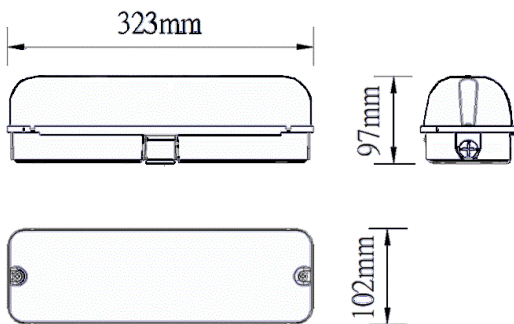

LED Bull eye Light

Model : BH-A0306-108

Features:

Lighting Source

Model: BH-A0306-108

Standard

Standard Size (mm)	Ø323*102*97mm
Voltage (V)	AC85~265V
Beam Angle	60 degree
CRI	>80Ra
Luminous Efficacy	100lm/w
Power Factor	> 0.90
Power (W)	6W
Cover Material	AL 6063+ PC
Color Temperature	2700K-6500K
Life Time	50,000(H)
Operating Temperature	-20°C~45°C
IP Grade	IP 65