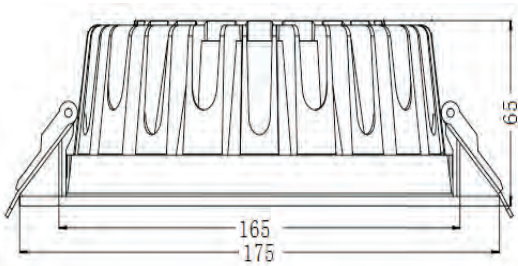

Standard

Outer Diameter	Ø175mm
Hole Diameter	Ø165mm
Height	65mm
Voltage (V)	AC85-265V
Beam Angle	120 degree
Color Temp	2700K~6500K
CRI	>80
Luminous Efficacy	100 lm/W
Luminous Flux(lm)	1200lm
Power Factor	> 0.92
Power (W)	12W
Material	AL 6063
Life Span (Hrs)	up to 50,000
Operating Temperature	-20°C~45°C