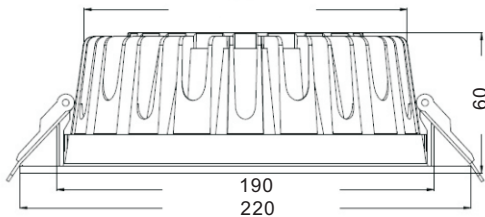

Standard

Outer Diameter	Ø220mm
Hole Diameter	Ø190mm
Height	60mm
Voltage (V)	AC85-265V
Beam Angle	90 degree
Color Temp	2700K~6500K
CRI	>80
Luminous Efficacy	100 lm/W
Luminous Flux(lm)	2400lm
Power Factor	> 0.92
Power (W)	24W
Material	AL 6063
Life Span (Hrs)	up to 50,000
Operating Temperature	-20°C~45°C