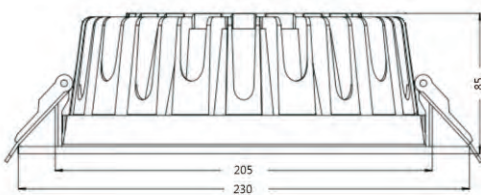

Standard

Outer Diameter	Ø230mm
Hole Diameter	Ø205mm
Height	85mm
Voltage (V)	AC85-265V
Beam Angle	90 degree
Color Temp	2700K~6500K
CRI	>80
Luminous Efficacy	100 lm/W
Luminous Flux(lm)	2000lm
Power Factor	> 0.92
Power (W)	20W
Material	AL 6063
Life Span (Hrs)	up to 50,000
Operating Temperature	-20°C~45°C