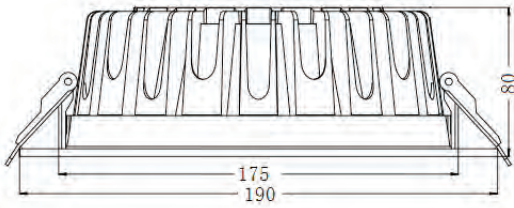

Standard

Outer Diameter	Ø190mm
Hole Diameter	Ø175mm
Height	80mm
Voltage (V)	AC85-265V
Beam Angle	90 degree
Color Temp	2700K~6500K
CRI	>80
Luminous Efficacy	100 lm/W
Luminous Flux(lm)	1200lm
Power Factor	> 0.92
Power (W)	12W
Material	AL 6063
Life Span (Hrs)	up to 50,000
Operating Temperature	-20°C~45°C