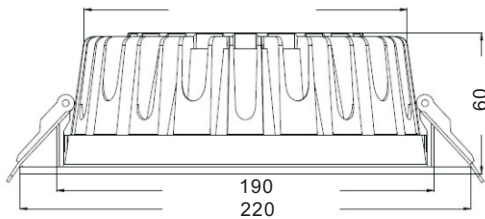

Standard

Outer Diameter	Ø220mm
Hole Diameter	Ø190mm
Height	60mm
Voltage (V)	AC85-265V
Beam Angle	90 degree
Color Temp	2700K~6500K
CRI	>80
Luminous Efficacy	130 lm/W
Luminous Flux(lm)	3120lm
Power Factor	> 0.92
Power (W)	24W
Material	AL 6063
Life Span (Hrs)	up to 50,000
Operating Temperature	-20°C~45°C