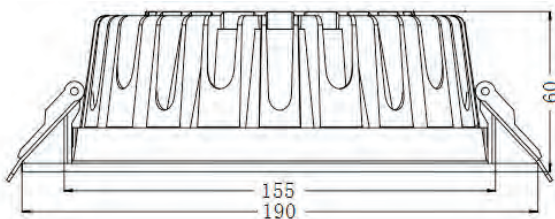

### Standard

Outer Diameter	Ø190mm
Hole Diameter	Ø155mm
Height	60mm
Voltage (V)	AC85-265V
Beam Angle	90 degree
Color Temp	2700K~6500K
CRI	>80
Luminous Efficacy	110 lm/W
Luminous Flux(lm)	1320lm
Power Factor	> 0.92
Power (W)	12W
Material	AL 6063
Life Span (Hrs)	up to 50,000
Operating Temperature	-20°C~45°C