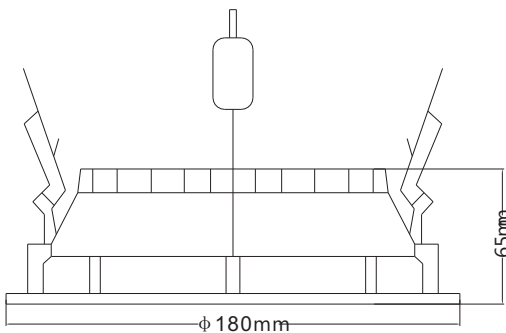

### Standard

Outer Diameter	Ø220mm
Hole Diameter	Ø180mm
Height	65mm
Voltage (V)	AC85-265V
Beam Angle	90 degree
Color Temp	2700K~6500K
CRI	>80
Luminous Efficacy	100 lm/W
Luminous Flux(lm)	2700lm
Power Factor	> 0.92
Power (W)	27W
Material	AL 6063
Life Span (Hrs)	up to 50,000
Operating Temperature	-20°C~45°C