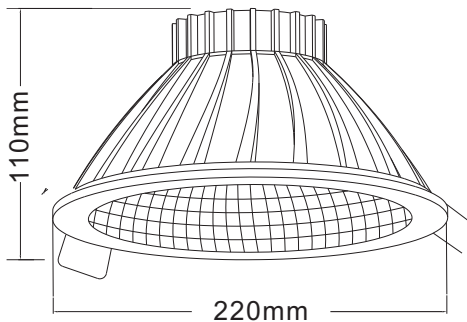

### Standard

Outer Diameter	Ø115mm
Hole Diameter	Ø100mm
Height	63mm
Voltage (V)	AC85-265V
Beam Angle	90 degree
Color Temp	2700K~6500K
CRI	>80
Luminous Efficacy	100 lm/W
Luminous Flux(lm)	500lm
Power Factor	> 0.92
Power (W)	5W
Material	AL 6063
Life Span (Hrs)	up to 50,000
Operating Temperature	-20°C~45°C

### Standard

Outer Diameter	Ø150mm
Hole Diameter	Ø125mm
Height	85mm
Voltage (V)	AC85-265V
Beam Angle	90 degree
Color Temp	2700K~6500K
CRI	>80
Luminous Efficacy	100 lm/W
Luminous Flux(lm)	700lm
Power Factor	> 0.92
Power (W)	7W
Material	AL 6063
Life Span (Hrs)	up to 50,000
Operating Temperature	-20°C~45°C

### Standard

Outer Diameter	Ø180mm
Hole Diameter	Ø150mm
Height	92mm
Voltage (V)	AC85-265V
Beam Angle	120 degree
Color Temp	2700K~6500K
CRI	>80
Luminous Efficacy	100 lm/W
Luminous Flux(lm)	720lm
Power Factor	> 0.92
Power (W)	8W
Material	AL 6063
Life Span (Hrs)	up to 50,000
Operating Temperature	-20°C~45°C

### Standard

Outer Diameter	Ø220mm
Hole Diameter	Ø190mm
Height	110mm
Voltage (V)	AC85-265V
Beam Angle	90 degree
Color Temp	2700K~6500K
CRI	>80
Luminous Efficacy	100 lm/W
Luminous Flux(lm)	100lm
Power Factor	> 0.92
Power (W)	10W
Material	AL 6063
Life Span (Hrs)	up to 50,000
Operating Temperature	-20°C~45°C