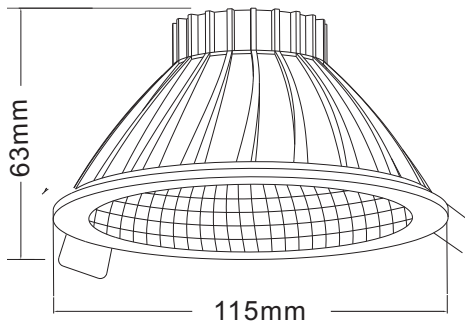

### Standard

Outer Diameter	Ø115mm
Hole Diameter	Ø100mm
Height	63mm
Voltage (V)	AC85-265V
Beam Angle	90 degree
Color Temp	2700K~6500K
CRI	>80
Luminous Efficacy	100 lm/W
Luminous Flux(lm)	500lm
Power Factor	> 0.92
Power (W)	5W
Material	AL 6063
Life Span (Hrs)	up to 50,000
Operating Temperature	-20°C~45°C