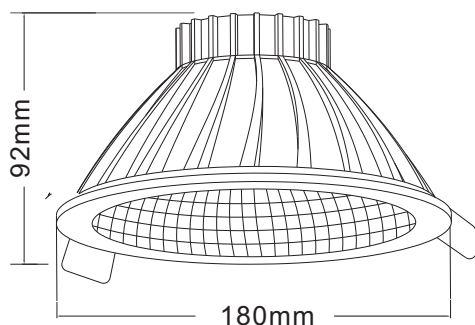

### Standard

Outer Diameter	Ø115mm
Hole Diameter	Ø100mm
Height	63mm
Voltage (V)	AC85-265V
Beam Angle	90 degree
Color Temp	2700K~6500K
CRI	>80
Luminous Efficacy	100 lm/W
Luminous Flux(lm)	500lm
Power Factor	> 0.92
Power (W)	5W
Material	AL 6063
Life Span (Hrs)	up to 50,000
Operating Temperature	-20°C~45°C

### Standard

Outer Diameter	Ø150mm
Hole Diameter	Ø125mm
Height	85mm
Voltage (V)	AC85-265V
Beam Angle	90 degree
Color Temp	2700K~6500K
CRI	>80
Luminous Efficacy	100 lm/W
Luminous Flux(lm)	700lm
Power Factor	> 0.92
Power (W)	7W
Material	AL 6063
Life Span (Hrs)	up to 50,000
Operating Temperature	-20°C~45°C

### Standard

Outer Diameter	Ø180mm
Hole Diameter	Ø150mm
Height	92mm
Voltage (V)	AC85-265V
Beam Angle	120 degree
Color Temp	2700K~6500K
CRI	>80
Luminous Efficacy	100 lm/W
Luminous Flux(lm)	720lm
Power Factor	> 0.92
Power (W)	8W
Material	AL 6063
Life Span (Hrs)	up to 50,000
Operating Temperature	-20°C~45°C