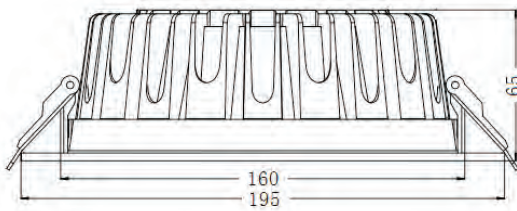

Standard

Outer Diameter	Ø195mm
Hole Diameter	Ø160mm
Height	65mm
Voltage (V)	AC85-265V
Beam Angle	90 degree
Color Temp	2700K~6500K
CRI	>80
Luminous Efficacy	100 lm/W
Luminous Flux(lm)	1500lm
Power Factor	> 0.95
Power (W)	15W
Material	AL 6063
Life Span (Hrs)	up to 50,000
Operating Temperature	-20°C~45°C