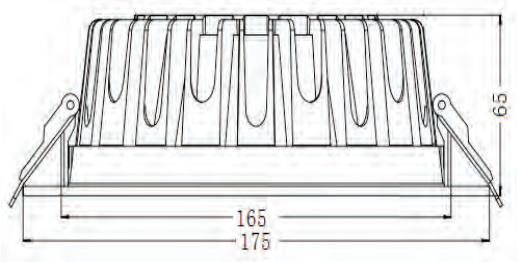

Standard

Outer Diameter	Ø175mm
Hole Diameter	Ø165mm
Height	165mm
Voltage (V)	AC85-265V
Beam Angle	120 degree
Color Temp	2700K~6500K
CRI	>80
Luminous Efficacy	110 lm/W
Luminous Flux(lm)	1320lm
Power Factor	> 0.92
Power (W)	12W
Material	AL 6063
Life Span (Hrs)	up to 50,000
Operating Temperature	-20°C~45°C