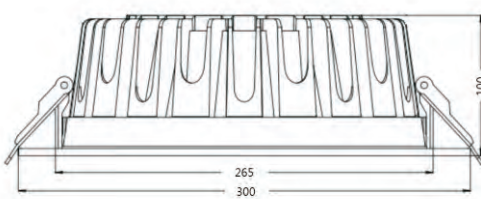

Standard

Outer Diameter	Ø300mm
Hole Diameter	Ø265mm
Height	100mm
Voltage (V)	AC85-265V
Beam Angle	90 degree
Color Temp	2700K~6500K
CRI	>80
Luminous Efficacy	100 lm/W
Luminous Flux(lm)	3500lm
Power Factor	> 0.92
Power (W)	35W
Material	AL 6063+PC
Life Span (Hrs)	up to 50,000
Operating Temperature	-20°C~45°C