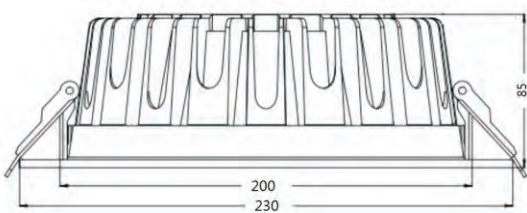

### Standard

Outer Diameter	Ø230mm
Hole Diameter	Ø200mm
Height	85mm
Voltage (V)	AC85-265V
Beam Angle	90 degree
Color Temp	2700K~6500K
CRI	>80
Luminous Efficacy	110 lm/W
Luminous Flux(lm)	2500lm
Power Factor	> 0.95
Power (W)	25W
Material	AL 6063
Life Span (Hrs)	up to 50,000
Operating Temperature	-20°C~45°C