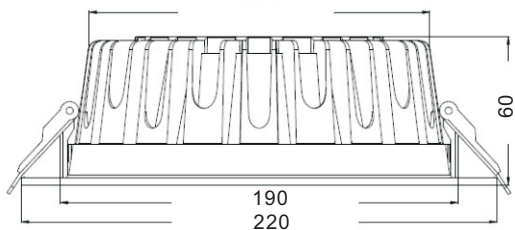

Standard

Outer Diameter	Ø220mm
Hole Diameter	Ø190mm
Height	60mm
Voltage (V)	AC85-265V
Beam Angle	90 degree
Color Temp	2700K~6500K
CRI	>80
Luminous Efficacy	100 lm/W
Luminous Flux(lm)	2700lm
Power Factor	> 0.92
Power (W)	27W
Material	AL 6063
Life Span (Hrs)	up to 50,000
Operating Temperature	-20°C~45°C