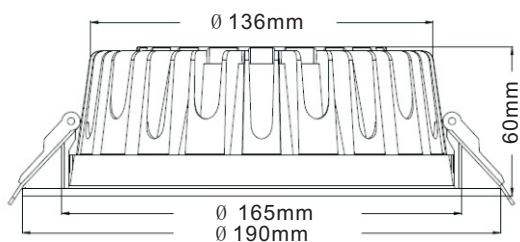

Standard

AC input	AC85-265V
Power (W)	20W or other wattage (6W-30W)
Power Factor	> 0.95
Outer Diameter	Ø190mm
Hole Diameter	Ø165mm
Height	60mm
Body Frame	AL 6063
Diffuser Cover	PC
LED Light Source	Taiwan origin
Luminous Efficacy	100~130 lm/W
Luminous Flux(lm)	2000~2600lm
CRI	>80
Viewing Angle	120 degree
Color Temp	2700K~6500K
Life Span (Hrs)	up to 50,000
EMC	EN55015:2013 EN61547:2009 EN61000-3-2:2006+A1:2009+A2:2009 EN61000-3-3:2013
LVD	EN60598-2-2:2012 EN60598-1:2008+A11:2009