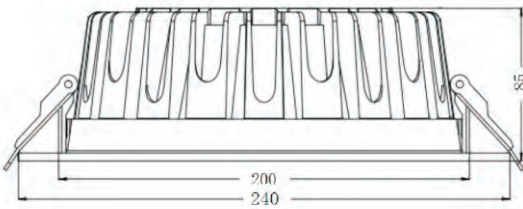

### Standard

Outer Diameter	Ø240mm
Hole Diameter	Ø200mm
Height	85mm
Voltage (V)	AC85-265V
Beam Angle	90 degree
Color Temp	2700K~6500K
CRI	>80
Luminous Efficacy	100 lm/W
Luminous Flux(lm)	1200lm
Power Factor	> 0.95
Power (W)	12W
Material	AL 6063
Life Span (Hrs)	up to 50,000
Operating Temperature	-20°C~45°C