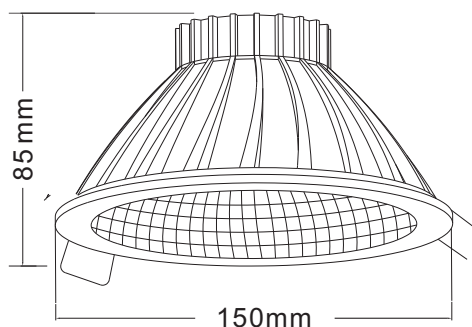

### Standard

Outer Diameter	Ø115mm
Hole Diameter	Ø100mm
Height	63mm
Voltage (V)	AC85-265V
Beam Angle	90 degree
Color Temp	2700K~6500K
CRI	>80
Luminous Efficacy	100 lm/W
Luminous Flux(lm)	500lm
Power Factor	> 0.92
Power (W)	5W
Material	AL 6063
Life Span (Hrs)	up to 50,000
Operating Temperature	-20°C~45°C

### Standard

Outer Diameter	Ø150mm
Hole Diameter	Ø125mm
Height	85mm
Voltage (V)	AC85-265V
Beam Angle	90 degree
Color Temp	2700K~6500K
CRI	>80
Luminous Efficacy	100 lm/W
Luminous Flux(lm)	700lm
Power Factor	> 0.92
Power (W)	7W
Material	AL 6063
Life Span (Hrs)	up to 50,000
Operating Temperature	-20°C~45°C