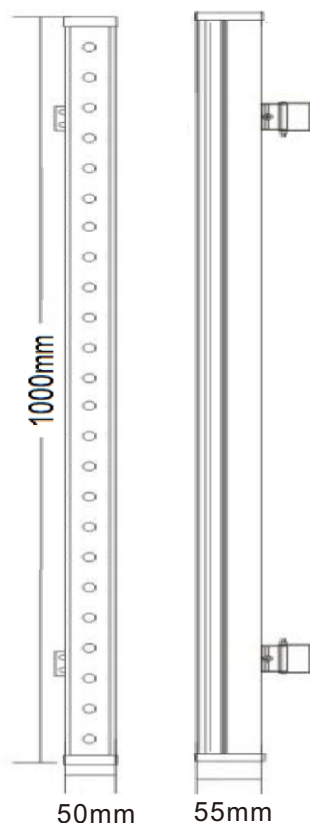

# LED Wall washer Lamp

**Model : WWL-AL5055-24**

## Features:

1. Pieces of lamps and lanterns shell adopts the high quality aluminum, the surface anodic oxidation treatment
2. Lamp body beautiful and delicate, excellent heat dissipation performance: \*Lamp body adopts toughened glass and silicon seal, internal epoxy resin glue, to ensure superior waterproof performance of lamps and lanterns.
3. Low energy efficient import light source, high luminous flux and color rendering. service life can reach 50000 hours.
4. Lamps and lanterns of mixer adopt PMMA optical lens, optional Angle is 15/ 25/ 60.
5. Waterproof level: IP65.

## Scope of application:

Buildings billboards, landscaping. buildings, bars, dance halls, etc Wash the wall lighting.

Model: WWL-AL5055-24

## Standard

Standard Size(mm)	L 1000*W50*H55mm
Voltage (V)	DC24V
Beam Angle	15°/25°/60°
Power (W)	24W
Total Luminous Flux	2400lm
Wall Washer IP rate	IP 65
Cover Material	Aluminum
Color Temperature	3000K/4000K/6000K
Finish Color	White
Driver	Meanwell dimming driver
Life time	50,000(H)