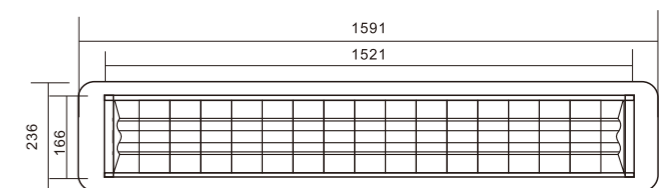

(Unit : mm)

Specification 產品規格 >>

Model 型號	Size 尺寸 (mm)	Number Of Tube 燈管數量 (pcs)	Material 材料	IP Grade IP等級	Carton Size 外箱尺寸 (mm)	PCS / CTN 每箱數量 (pcs)
GLP-F0306-PS	300*610*75	2pcs*0.6m(2ft)	Cold-rolled steel	IP 20	645*175*325	2
GLP-F0612-PS	300*1220*75	2pcs*1.2m(4ft)	Cold-rolled steel	IP 20	1250*180*330	2
GLP-F0606-PS	610*610*75	3pcs*0.6m(2ft)	Cold-rolled steel	IP 20	635*180*635	2
GLP-F0612-PS	600*1220*75	3pcs*1.2m(4ft)	Cold-rolled steel	IP 20	1250*180*635	2

- The product is a separate bracket, which can be equipped with LED tube as required
- Lamp light effect (lm/W), power (W), color rendering index (CRI), length, can be customized according to customer needs
- 產品為單獨支架，可按需求配備LED燈管
- 燈管光效 (lm/W)、功率 (W)、顯色指數 (CRI)、長度，可根據客戶需求定制

Grille Lamp Panel-1.5m Double

1.5米雙支格柵燈盤

Series Type: GLP-D-N

Features 產品特點 >>

- The chassis is made of high-quality steel, and the surface is treated by spray molding process
- The mask is made of Matt aluminum material, with deep arc design, good reflection effect and even and soft light
- The frame is made of high-quality cold-rolled steel plate, which is resistant to corrosion and rust after degreasing, rust prevention and electrostatic powder spraying
- Simple shape, strong visual impact
- Good anti rust and corrosion performance, not easy to wear, no discoloration, not easy to adhere to dust
- 底盤採用優質鋼材，表面採用噴塑工藝處理
- 面罩採用亞光鋁材料，深弧形設計，反光效果好，讓光線均勻柔和
- 邊框採用優質冷軋鋼板，經除油除鏽防油及靜電粉末噴塗處理，防腐耐鏽
- 造型簡潔，視覺衝擊效果強烈
- 防銹腐蝕效能好，不易磨損，不變色，不易粘附灰塵

(Unit : mm)

Specification 產品規格 >> GLP-D-N

Model 型號	Size 尺寸 (mm)	Number Of Tube 燈管數量 (pcs)	Material 材料	IP Grade IP等級	Carton Size 外箱尺寸 (mm)	PCS / CTN 每箱數量 (pcs)
GLP-D-N	1591*236*80	2pcs*1.5m(5ft)	Aluminum+SPCC	IP 2020	1610*225*100	2