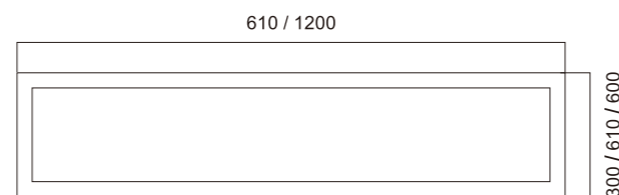

T8 Surface Mounted Luminaires

T8明裝燈盤

Series Type: GLP-F-PS

Features 產品特點 >>

- The chassis is made of high-quality steel, and the surface is treated by spray molding process
- The mask is made of Matt aluminum material, with deep arc design, good reflection effect and even and soft light
- The frame is made of high-quality cold-rolled steel plate, which is resistant to corrosion and rust after degreasing, rust prevention and electrostatic powder spraying
- Simple shape, strong visual impact
- Good anti rust and corrosion performance, not easy to wear, no discoloration, not easy to adhere to dust
- 底盤採用優質鋼材，表面採用噴塑工藝處理
- 面罩採用亞光鋁材料，深弧形設計，反光效果好，讓光線均勻柔和
- 邊框採用優質冷軋鋼板，經除油除鏽防油及靜電粉末噴塗處理，防腐耐鏽
- 造型簡潔，視覺衝擊效果強烈
- 防銹腐蝕效能好，不易磨損，不變色，不易粘附灰塵

(Unit : mm)

Specification 產品規格 >>

Model 型號	Size 尺寸 (mm)	Number Of Tube 燈管數量 (pcs)	Material 材料	IP Grade IP等級	Carton Size 外箱尺寸 (mm)	PCS / CTN 每箱數量 (pcs)
GLP-F0306-PS	300*610*75	2pcs*0.6m(2ft)	Cold-rolled steel	IP 20	645*175*325	2
GLP-F0612-PS	300*1220*75	2pcs*1.2m(4ft)	Cold-rolled steel	IP 20	1250*180*330	2
GLP-F0606-PS	610*610*75	3pcs*0.6m(2ft)	Cold-rolled steel	IP 20	635*180*635	2
GLP-F0612-PS	600*1220*75	3pcs*1.2m(4ft)	Cold-rolled steel	IP 20	1250*180*635	2

(Unit : mm)

Specification 產品規格 >> GLP-D-N

Model 型號	Size 尺寸 (mm)	Number Of Tube 燈管數量 (pcs)	Material 材料	IP Grade IP等級	Carton Size 外箱尺寸 (mm)	PCS / CTN 每箱數量 (pcs)
GLP-D-N	1591*236*80	2pcs*1.5m(5ft)	Aluminum+SPCC	IP 2020	1610*225*100	2