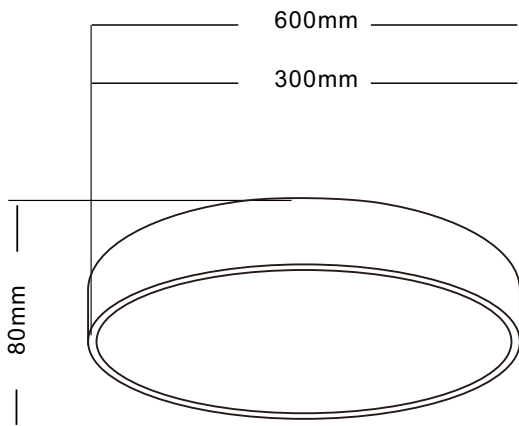

LED Ceiling Light

Model : ILR-A13/ILR-A18

Features:

1. Ceiling luminaire surface mounted
2. High quality LED, uniform light, no dark area
3. Suitable for indoor applications

Model : ILR-A13/ILR-A18

Standard

Standard Size(mm)	Φ300*(H)80mm Φ600*(H)80mm
Voltage (V)	AC220-240V
Beam Angle	180 degree
CRI	>80Ra
Lumens Efficacy	120lm/W
Power Factor	> 0.90
Power (W)	15W/32W
Cover Material	PMMA
Color Temperature	4000K
IP Rating	IP20
Life Time	50,000(H)