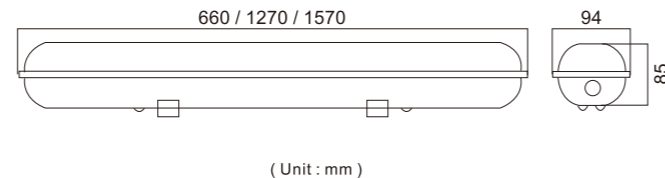

T8 Single Waterproof Battens

T8單隻防水支架

Series Type: IPB-GF-N-S

Features 產品特點 >>

- The lamp body design has the functions of dustproof,moisture-proof and waterproof
- Good toughness and strong impact resistance
- With high transmittance and even luminance
- With high thermal conductivity and good heat dissipation
- High elastic rubber ring seal between lamp body and mask, stainless steel clasp,
- 燈體設計具有防塵, 防潮, 防水功能
- 韌性好, 抗衝擊性強
- 透光率高, 亮度均勻
- 導熱係數高, 散熱好
- 燈體與面罩之間採用高彈性橡膠圈密封, 不銹鋼表扣

Specification 產品規格 >>

Model 型號	Size 尺寸 (mm)	Number Of Tube 燈管數量 (pcs)	Material 材料	IP Grade IP等級	Weight 重量 (kg)	Carton Size 外箱尺寸 (mm)	PCS / CTN 每箱數量 (pcs)
IPB-GF0608-N-S	660*85*94	1pcs*0.6m(2ft)	ABS+PC	IP 65	0.9	685*270*288	12
IPB-GF1208-N-S	1270*85*94	1pcs*1.2m(4ft)	ABS+PC	IP 65	1.7	1295*270*220	9
IPB-GF1508-N-S	1570*85*94	1pcs*1.5m(5ft)	ABS+PC	IP 65	2.2	1595*205*220	6

- The product is a separate bracket, which can be equipped with LED tube as required
- Lamp light effect (lm/W), power (W), color rendering index (CRI), length, can be customized according to customer needs
- 產品為單獨支架, 可按需求配備LED燈管
- 燈管光效 (lm/W)、功率 (W)、顯色指數 (CRI)、長度, 可根據客戶需求定制

Specification 產品規格 >>

Model 型號	Size 尺寸 (mm)	Number Of Tube 燈管數量 (pcs)	Material 材料	IP Grade IP等級	Weight 重量 (kg)	Carton Size 外箱尺寸 (mm)	PCS / CTN 每箱數量 (pcs)
IPB-GF0612-N-D	660*125*94	2pcs*0.6m(2ft)	ABS+PC	IP 65	1.2	685*390*220	9
IPB-GF1212-N-D	1270*125*94	2pcs*1.2m(4ft)	ABS+PC	IP 65	2.3	1295*265*220	6
IPB-GF1512-N-D	1570*125*94	2pcs*1.5m(5ft)	ABS+PC	IP 65	3	1595*285*220	6