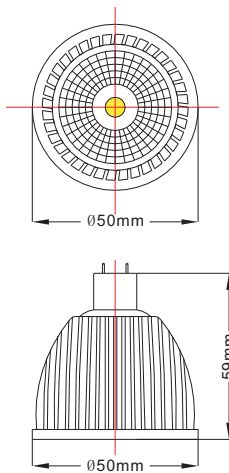

# LED Shoot the Light

**Model : IMR16-A03-N108E**

**Features:**

Lighting Source

Model : IMR16-A03-108E

## **Standard**

Standard Size(mm)	Ø50*59mm
Voltage (V)	AC/DC24V
Beam Angle	60 degree
CRI	>80Ra
Luminous Efficacy	100 lm/w
Power Factor	> 0.90
Power (W)	3W
Cover Material	Aluminum , PC Cover
Color Temperature	2700K-6500K
Life Time	50,000(H)