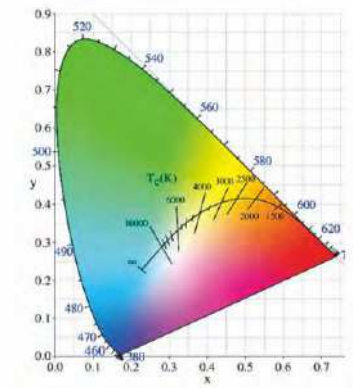

Minimum Allowable Power Factor For Non-Directional LED Lamp With Integrated Driver

Rated Lamp Wattage(LW)	minimum allowable power factor
LW ≤ 5W	0.5
5W < LW ≤ 25W	0.7
LW > 25W	0.9

Minimum Allowable Power Factor For Directional LED Lamp With Integrated Driver

Rated Lamp Wattage(LW)	minimum allowable power factor
LW ≤ 5W	0.5
5W < LW ≤ 25W	0.7
LW > 25W	0.9

Information refer to Hong Kong Voluntary Energy Efficiency Labelling for LED lamp-January 2017 EMSD (Electrical and Mechanical Services Department)

Nominal CCT	Target CCT and tolerance(K)	Target DUV and tolerance(K)
2700k	2725 ± 145	0.000 ± 0.006
3000k	3045 ± 175	0.000 ± 0.006
3500k	3465 ± 245	0.000 ± 0.006
4000k	3985 ± 275	0.001 ± 0.006
4500k	4503 ± 243	0.001 ± 0.006
5000k	5026 ± 283	0.002 ± 0.006
5700k	5665 ± 355	0.002 ± 0.006
6500k	6530 ± 510	0.003 ± 0.006
Flexible CCT(2700-6500k)	T* ± ΔT*	D_{uv} ± 0.006

The LED lamp must have one of the rated Correlated Colour Temperatures (CCTs) including 2700K,3000K,3500K,4000K,4500K,5000K,5700K,6500K and flexible CCT consistent with the 7-step chromaticity, quadrangles and Duv tolerances as indicated in Table 1. The measured initial CCT and initial DUV shall be within the tolerances of target CCT and target DUV of the selected rated CCT.