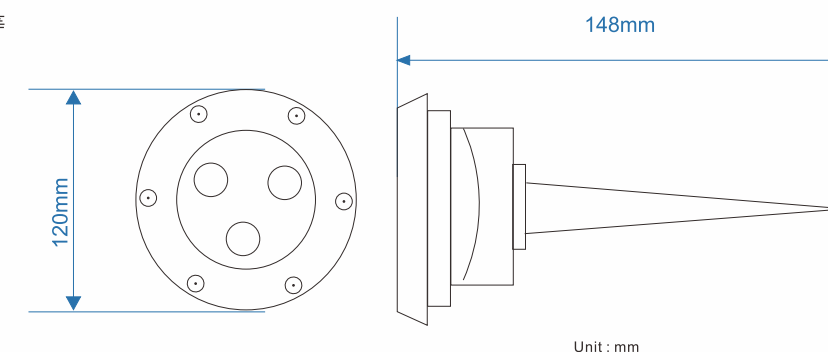

Specification 產品規格 >>

Model 型號	Voltage 電壓	Wattage 功率	Size 尺寸	Lamp Life 光度壽命	Colour Temp 色溫	Lumen Output 輸出流明	Color Rendering 顯色度	Beam Angle 光束角度	Operating Temperature 工作溫度
	(V)	(W)	(mm)	(Hrs)	(K)	(Lm/W)	(CRI)	(°)	(°C)
GB-0303-G108A-NF	85-265	3	Ø120*148	50000	3000/4000/6500	100	>80	30	-20~+45

- Light efficiency (lm/W), Power (W) Can be customized according to customer needs
- This type of certification is issued by a government-approved laboratory for Safety certification, Fire testing, Restriction of Hazardous Substances (RoHS), Photobiological safety of lamps and lamp systems. (an Exemption Group) and other test certifications to ensure product quality

- 光效 (lm/W)、功率 (W) 可根據客戶需求定制
- 此型號認證由可實驗室發出之安全認證消防測試, 環保物料 (RoHS), 光生物安全為Exemption Group及其它測試, 保證客戶使用更安心滿意