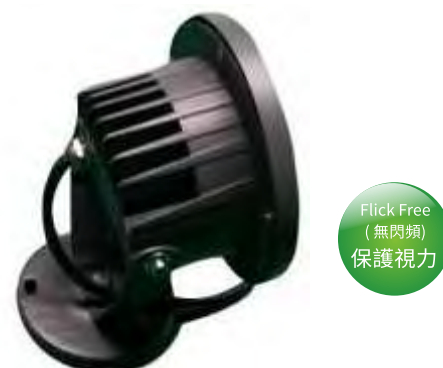

Ground Light

Series Type: GB-H108A-NF

Features 產品特點 >>

- The LED ground light is ideal for both domestic and commercial applications
- The protection grade is IP67, waterproof and dust proof, safe to use
- Stable performance with built-in constant current driver,
- Made by stainless steel and aluminum, the lamp can be protected perfectly
- It's perfect for outdoor lighting such as landscape, garden, path, yard, etc

- LED地面燈是家庭和商業應用的理想選擇
- 防護等級為IP67, 防水防塵, 使用安全
- 內置恆定電流驅動器, 性能穩定
- 燈由不銹鋼和鋁製成, 可以得到完美的保護
- 非常適合戶外照明, 例如景觀, 花園, 道路, 院子等

Specification 產品規格 >>

Model 型號	Voltage 電壓	Wattage 功率	Size 尺寸	Lamp Life 光度壽命	Colour Temp 色溫	Lumen Output 輸出流明	Color Rendering 顯色度	Beam Angle 光束角度	Operating Temperature 工作溫度
	(V)	(W)	(mm)	(Hrs)	(K)	(Lm/W)	(CRI)	(°)	(°C)
GB-0303-H108A-NF	85-265	3	Ø120*148	50000	3000/4000/6500	100	>80	30	-20~+45

- Light efficiency (lm/W), Power (W) Can be customized according to customer needs
- This type of certification is issued by a government-approved laboratory for Safety certification, Fire testing, Restriction of Hazardous Substances (RoHS), Photobiological safety of lamps and lamp systems. (an Exemption Group) and other test certifications to ensure product quality

- 光效 (lm/W)、功率 (W) 可根據客戶需求定制
- 此型號認證由可實驗室發出之安全認證消防測試, 環保物料 (RoHS), 光生物安全為Exemption Group及其它測試, 保證客戶使用更安心滿意

Ground Light

Series Type: GB-G108A-NF

Features 產品特點 >>

- The LED ground light is ideal for both domestic and commercial applications
- The protection grade is IP67, waterproof and dust proof, safe to use
- Stable performance with built-in constant current driver,
- Made by stainless steel and aluminum, the lamp can be protected perfectly.
- It's perfect for outdoor lighting such as landscape, garden, path, yard, etc

- LED地面燈是家庭和商業應用的理想選擇
- 防護等級為IP67, 防水防塵, 使用安全
- 內置恆定電流驅動器, 性能穩定
- 燈由不銹鋼和鋁製成, 可以得到完美的保護
- 非常適合戶外照明, 例如景觀, 花園, 道路, 院子等