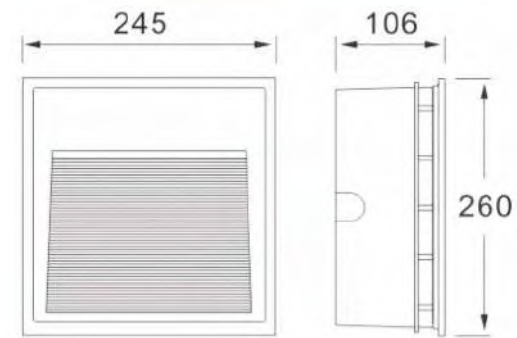

Wall Pack Light

Series Type: WL-A10

Features 產品特點 >>

- High light efficiency: 120 lm/W
- Well sealed enclosure, IP65 waterproof
- Long life spans High quality driver
- Easy and firm installation
- Apply to garden park villa and other places ,etc

- 高光效: 120 lm / W
- 外殼密封性好, 防水等級IP65
- 使用壽命長, 驅動器高品質
- 安裝輕鬆且牢固
- 適用於花園公園別墅等場所

Unit : mm

Specification 產品規格 >>

Model 型號	Voltage 電壓	Wattage 功率	Size 尺寸	Lamp Life 光度壽命	Colour Temp 色溫	Lumen Output 輸出流明	Color Rendering 顯色度	Beam Angle 光速角度	Operating Temperature 工作溫度
	(V)	(W)	(mm)	(Hrs)	(K)	(Lm/W)	(CRI)	(°)	(°C)
WL-10-H128W	100~277	10	260*245*106	50000	3000/4000/6500	120	>80	60	-20~+40

- Light efficiency (lm/W),Power (W)Can be customized according to customer needs
- This type of certification is issued by a government-approved laboratory for Safety certification, Fire testing, Restriction of Hazardous Substances(RoHS), Photobiological safety of lamps and lamp systems.(an Exemption Group) and other test certifications to ensure product quality

- 光效 (lm/W)、功率 (W) 可根據客戶需求定制
- 此型號認證由可實驗室發出之安全認證消防測試, 環保物料 (RoHS), 光生物安全為Exemption Group及其它測試, 保證客戶使用更安心滿意

Wall Pack Light

Series Type: WL-P15

Features 產品特點 >>

- Lamp installation and fixation is simple
- Multiple protection and waterproofing with drainage holes at the bottom is safer
- Suitable for courtyard outdoor villa hotel lighting etc

- 安裝和固定簡單
- 多重防護, 底部設排水孔防水, 使用更安全
- 適用於庭院戶外別墅酒店照明等