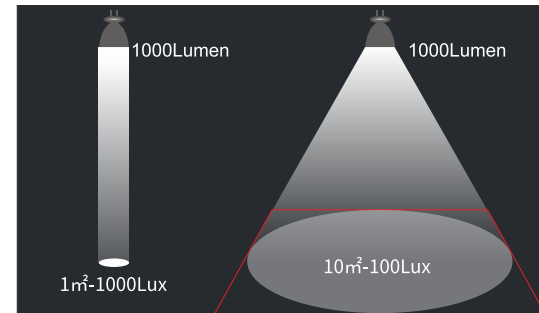

照明基本概念

Lumen 流明

Lumen 實際上是代表著光的強度，也就是光通量(Luminous flux)即指光源在某單位時間內所發出之光線總數量。一般稱作光束)的單位，簡而言之，流明就是光束照在物體表面的量。

Lumen actually represents the intensity of lights. that is, the luminous flux(Luminous Flux) refers to the unit of the total amount of light emitted by a light source in a unit time, generally referred to as the light beam. In short, lumens is the light beam Amount on the surface of the object.