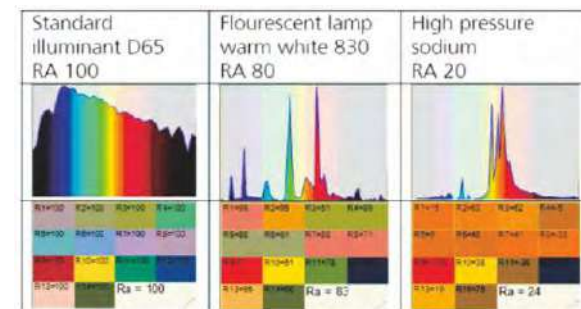

照明基本概念

Lumen 流明

Lumen 實際上是代表著光的強度，也就是光通量(Luminous flux)即指光源在某單位時間內所發出之光線總數量。一般稱作光束)的單位，簡而言之，流明就是光束照在物體表面的量。

Lumen actually represents the intensity of lights. that is, the luminous flux(Luminous Flux) refers to the unit of the total amount of light emitted by a light source in a unit time, generally referred to as the light beam. In short, lumens is the light beam Amount on the surface of the object.

Color Rendering Index 顯色度

顯色度以Ra來表示，天然光的顯色度為100 Ra，顯色度越接近100Ra，我們看到的顏色就越接近物體的自然原色。也就是顏色逼真的程度，顯色度高 我們所看到的顏色也就是較接近自然原色，顯色度低對於顏色的表現較差，所看到的顏色偏差也延遲。

Color rendering is represented by Ra, the color rendering of natural light is 100 Ra, the closer the color rendering is to 100 Ra, the color we see is closer to the natural primary color of the object. Color is realistic. The degree of color rendering is high. The color we see is close to natural primary color, low color rendering, poor performance for color, The color deviation seen is also delayed.